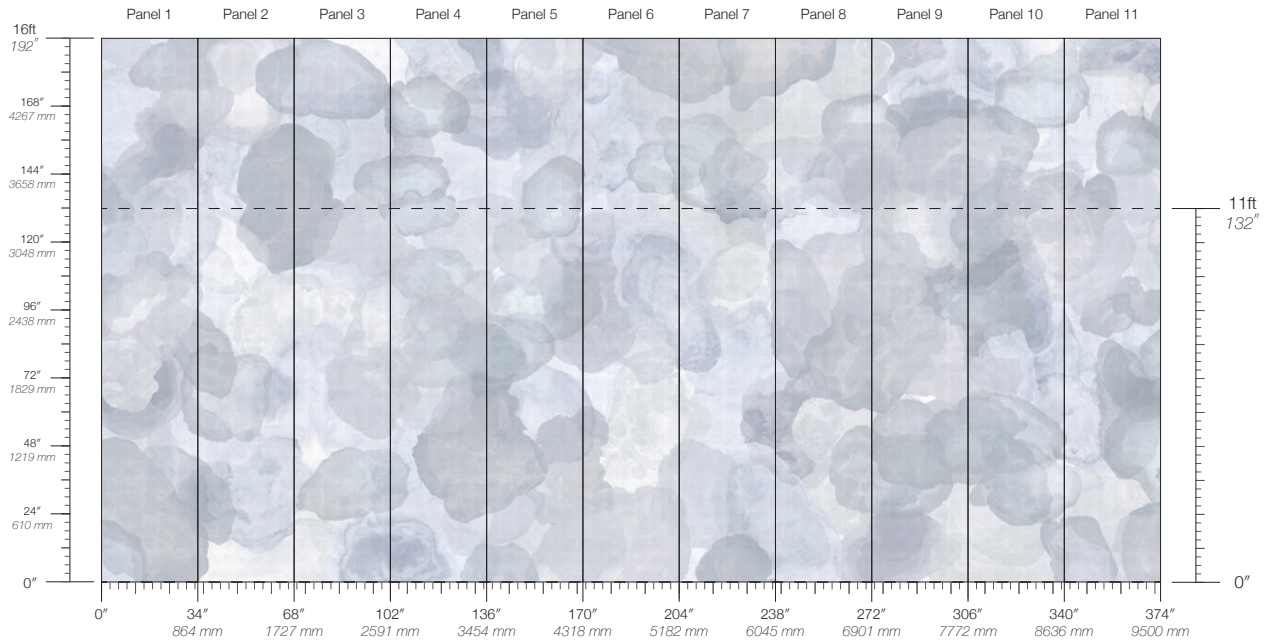

SAWGRASS

SORREL

SPRUCE

YARROW

Verdure Spruce

Suitable for residential and some commercial projects

COLOR
Spruce

STOCK
Made to order

ORIGIN
USA

DISCLAIMER
Panel maps represent mural artwork only. Reference the physical sample for color and texture.

PANEL WIDTH
34" / 864 mm trimmed

FLAMMABILITY
ASTM E84 Adhered Class A

DETAILS
Custom options available

PANEL HEIGHT
132" / 3353 mm standard
192" / 4877 mm extended

ENVIRONMENTAL
Formaldehyde Free,
Heavy Metal Free

PRICE
Available upon request